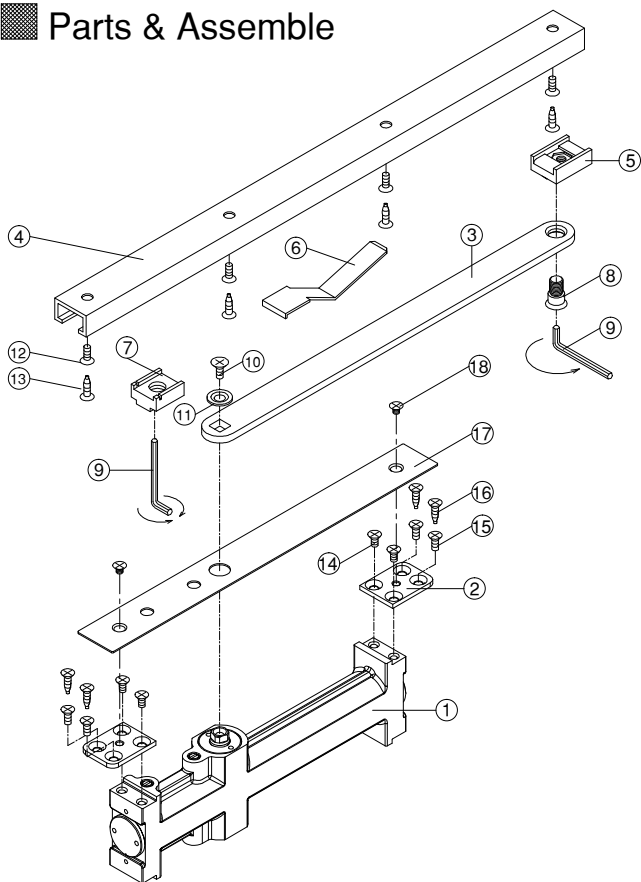

Parts & Assemble

Suitable for RH/LH USE

INSTALLATION

NO	Parts	QTY	NO	Parts	QTY
①	Body	1	⑪	Washer	1
②	Fixing plate	2	⑫	⊕Countersunk screw M5x15L	4
③	Main arm	1	⑬	⊕Wooder screw 3/16" x 1" L	4
④	Track	1	⑭	⊕Countersunk screw M5x8L	4
⑤	Stopper	1	⑮	⊕Countersunk screw M5x15L	4
⑥	Spring plate	1	⑯	⊕Wooder screw 3/16" x 1" L	4
⑦	Fixing part	1	⑰	Cover plate	1
⑧	⊙Fixing screw M8	1	⑱	⊕Countersunk screw M5x4.1L	2
⑨	⊕Wrench 5mm	1			
⑩	⊕Countersunk screw M5x12L	1			

Speed adjustment

Opening angle (Hold open adj.)

Concealed Door Closer

⊗ Left hand opening

⊗ Right hand opening

⊗ Left hand opening
(Top jamb installation)

⊗ Right hand opening
(Top jamb installation)