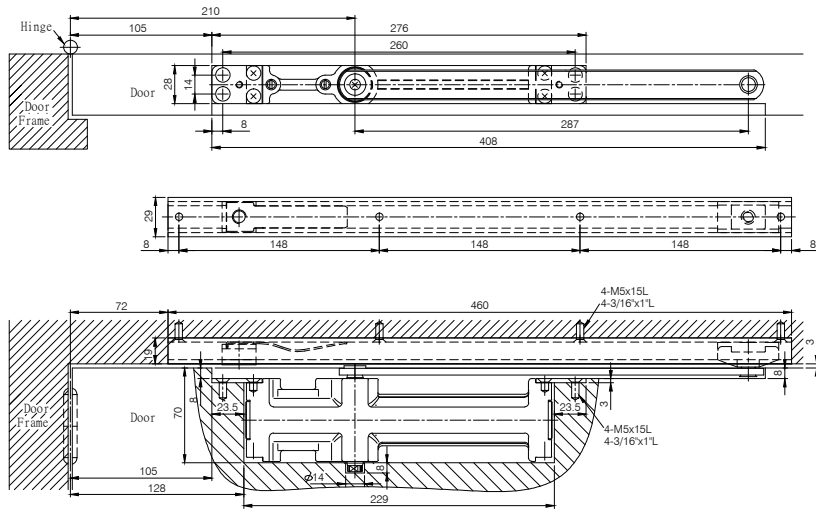

Parts & Assemble

Suitable for RH/LH USE

INSTALLATION

NO	Parts	QTY	NO	Parts	QTY
①	Body	1	⑪	Washer	1
②	Fixing plate	2	⑫	⊕Countersunk screw M5x15L	4
③	Main arm	1	⑬	⊕Wooder screw 3/16" x 1" L	4
④	Track	1	⑭	⊕Countersunk screw M5x8L	4
⑤	Stopper	1	⑮	⊕Countersunk screw M5x15L	4
⑥	Spring plate	1	⑯	⊕Wooder screw 3/16" x 1" L	4
⑦	Fixing part	1	⑰	Cover plate	1
⑧	⊙Fixing screw M8	1	⑱	⊕Countersunk screw M5x4.1L	2
⑨	⊕Wrench 5mm	1			
⑩	⊕Countersunk screw M5x12L	1			

Speed adjustment

Opening angle (Hold open adj.)

Concealed Door Closer

⊗ Left hand opening

⊗ Right hand opening

⊗ Left hand opening
(Top jamb installation)

⊗ Right hand opening
(Top jamb installation)