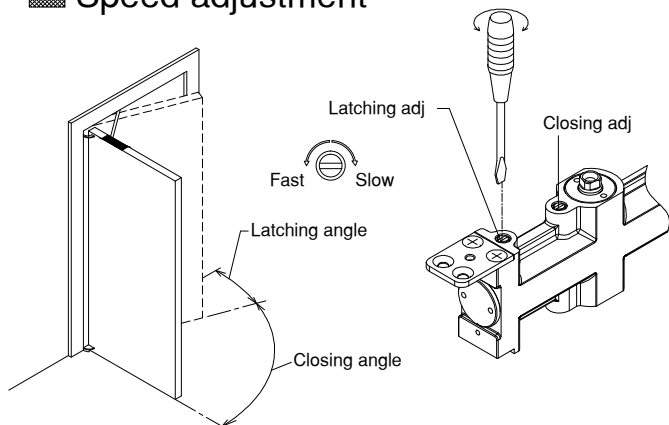

Parts & Assemble

Suitable for RH/LH USE

INSTALLATION

NO	Parts	QTY	NO	Parts	QTY
①	Body	1	⑪	Washer	1
②	Fixing plate	2	⑫	⊕Countersunk screw M5x15L	4
③	Main arm	1	⑬	⊕Wooder screw 3/16" x 1" L	4
④	Track	1	⑭	⊕Countersunk screw M5x8L	4
⑤	Stopper	1	⑮	⊕Countersunk screw M5x15L	4
⑥	Spring plate	1	⑯	⊕Wooder screw 3/16" x 1" L	4
⑦	Fixing part	1	⑰	Cover plate	1
⑧	⊙Fixing screw M8	1	⑱	⊕Countersunk screw M5x4.1L	2
⑨	⊕Wrench 5mm	1			
⑩	⊕Countersunk screw M5x12L	1			

Speed adjustment

Opening angle (Hold open adj.)

Concealed Door Closer

⊗ Left hand opening

⊗ Right hand opening

⊗ Left hand opening
(Top jamb installation)

⊗ Right hand opening
(Top jamb installation)