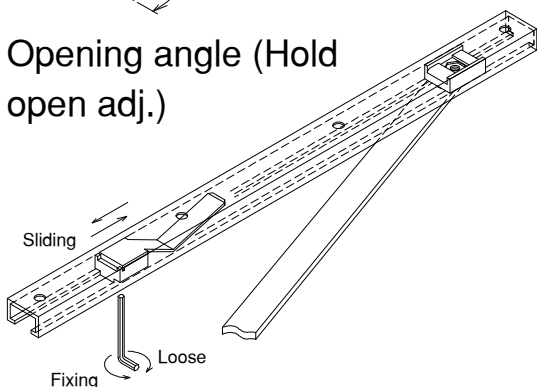

Parts & Assemble

Suitable for RH/LH USE

INSTALLATION

NO	Parts	QTY	NO	Parts	QTY
①	Body	1	⑪	Washer	1
②	Fixing plate	2	⑫	⊕Countersunk screw M5x15L	4
③	Main arm	1	⑬	⊕Wooder screw 3/16" x 1" L	4
④	Track	1	⑭	⊕Countersunk screw M5x8L	4
⑤	Stopper	1	⑮	⊕Countersunk screw M5x15L	4
⑥	Spring plate	1	⑯	⊕Wooder screw 3/16" x 1" L	4
⑦	Fixing part	1	⑰	Cover plate	1
⑧	⊙Fixing screw M8	1	⑱	⊕Countersunk screw M5x4.1L	2
⑨	⊕Wrench 5mm	1			
⑩	⊕Countersunk screw M5x12L	1			

Speed adjustment

Opening angle (Hold open adj.)

Concealed Door Closer

⊗ Left hand opening

⊗ Right hand opening

⊗ Left hand opening
(Top jamb installation)

⊗ Right hand opening
(Top jamb installation)