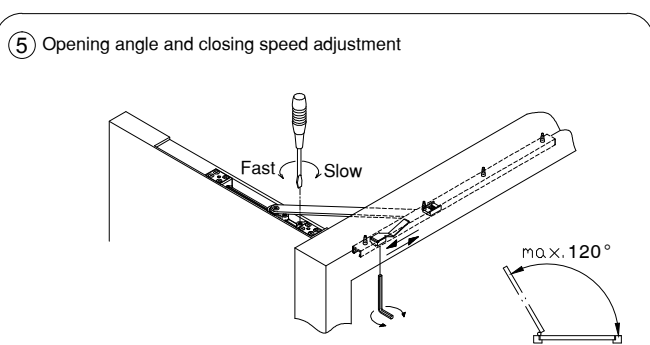

Parts & Assemble

Suitable for RH/LH USE

INSTALLATION

NO	Parts	QTY	NO	Parts	QTY
①	Body	1	⑪	Washer	1
②	Fixing plate	2	⑫	⊕Countersunk screw M5x15L	4
③	Main arm	1	⑬	⊕Wooder screw 3/16" x 1" L	4
④	Track	1	⑭	⊕Countersunk screw M5x8L	4
⑤	Stopper	1	⑮	⊕Countersunk screw M5x15L	4
⑥	Spring plate	1	⑯	⊕Wooder screw 3/16" x 1" L	4
⑦	Fixing part	1	⑰	Cover plate	1
⑧	⊙Fixing screw M8	1	⑱	⊕Countersunk screw M5x4.1L	2
⑨	⊕Wrench 5mm	1			
⑩	⊕Countersunk screw M5x12L	1			

Speed adjustment

Opening angle (Hold open adj.)

Concealed Door Closer

⊗ Left hand opening

⊗ Right hand opening

⊗ Left hand opening
(Top jamb installation)

⊗ Right hand opening
(Top jamb installation)