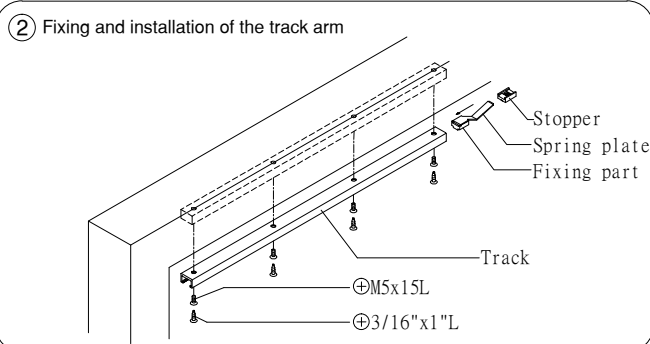

Parts & Assemble

Suitable for RH/LH USE

INSTALLATION

NO	Parts	QTY	NO	Parts	QTY
①	Body	1	⑪	Washer	1
②	Fixing plate	2	⑫	⊕Countersunk screw M5x15L	4
③	Main arm	1	⑬	⊕Wooder screw 3/16" x 1" L	4
④	Track	1	⑭	⊕Countersunk screw M5x8L	4
⑤	Stopper	1	⑮	⊕Countersunk screw M5x15L	4
⑥	Spring plate	1	⑯	⊕Wooder screw 3/16" x 1" L	4
⑦	Fixing part	1	⑰	Cover plate	1
⑧	⊙Fixing screw M8	1	⑱	⊕Countersunk screw M5x4.1L	2
⑨	⊕Wrench 5mm	1			
⑩	⊕Countersunk screw M5x12L	1			

Speed adjustment

Opening angle (Hold open adj.)

Concealed Door Closer

⊗ Left hand opening

⊗ Right hand opening

⊗ Left hand opening
(Top jamb installation)

⊗ Right hand opening
(Top jamb installation)