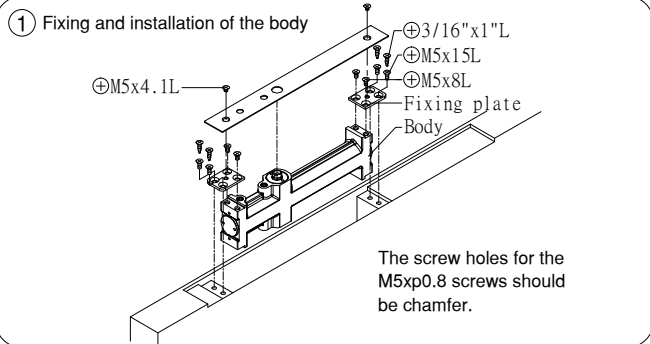

Parts & Assemble

Suitable for RH/LH USE

INSTALLATION

NO	Parts	QTY	NO	Parts	QTY
①	Body	1	⑪	Washer	1
②	Fixing plate	2	⑫	⊕Countersunk screw M5x15L	4
③	Main arm	1	⑬	⊕Wooder screw 3/16" x 1" L	4
④	Track	1	⑭	⊕Countersunk screw M5x8L	4
⑤	Stopper	1	⑮	⊕Countersunk screw M5x15L	4
⑥	Spring plate	1	⑯	⊕Wooder screw 3/16" x 1" L	4
⑦	Fixing part	1	⑰	Cover plate	1
⑧	⊙Fixing screw M8	1	⑱	⊕Countersunk screw M5x4.1L	2
⑨	⊕Wrench 5mm	1			
⑩	⊕Countersunk screw M5x12L	1			

Speed adjustment

Opening angle (Hold open adj.)

Concealed Door Closer

⊗ Left hand opening

⊗ Right hand opening

⊗ Left hand opening
(Top jamb installation)

⊗ Right hand opening
(Top jamb installation)