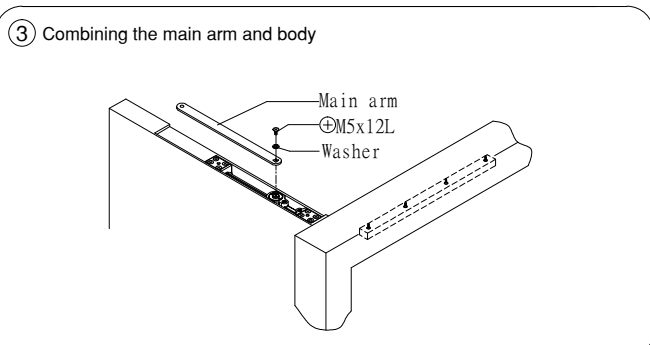

Parts & Assemble

Suitable for RH/LH USE

INSTALLATION

NO	Parts	QTY	NO	Parts	QTY
①	Body	1	⑪	Washer	1
②	Fixing plate	2	⑫	⊕Countersunk screw M5x15L	4
③	Main arm	1	⑬	⊕Wooder screw 3/16" x 1" L	4
④	Track	1	⑭	⊕Countersunk screw M5x8L	4
⑤	Stopper	1	⑮	⊕Countersunk screw M5x15L	4
⑥	Spring plate	1	⑯	⊕Wooder screw 3/16" x 1" L	4
⑦	Fixing part	1	⑰	Cover plate	1
⑧	⊙Fixing screw M8	1	⑱	⊕Countersunk screw M5x4.1L	2
⑨	⊕Wrench 5mm	1			
⑩	⊕Countersunk screw M5x12L	1			

Speed adjustment

Opening angle (Hold open adj.)

Concealed Door Closer

⊗ Left hand opening

⊗ Right hand opening

⊗ Left hand opening
(Top jamb installation)

⊗ Right hand opening
(Top jamb installation)