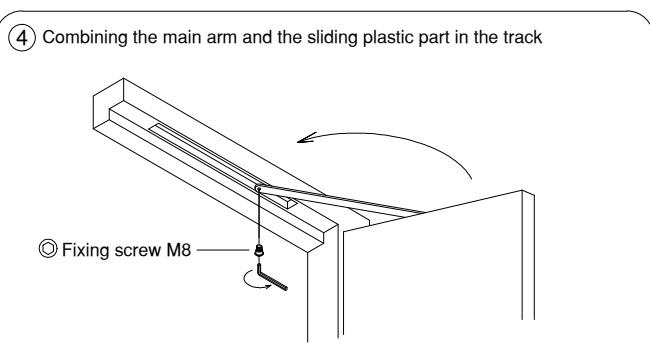

Parts & Assemble

Suitable for RH/LH USE

INSTALLATION

NO	Parts	QTY	NO	Parts	QTY
①	Body	1	⑪	Washer	1
②	Fixing plate	2	⑫	⊕Countersunk screw M5x15L	4
③	Main arm	1	⑬	⊕Wooder screw 3/16" x 1" L	4
④	Track	1	⑭	⊕Countersunk screw M5x8L	4
⑤	Stopper	1	⑮	⊕Countersunk screw M5x15L	4
⑥	Spring plate	1	⑯	⊕Wooder screw 3/16" x 1" L	4
⑦	Fixing part	1	⑰	Cover plate	1
⑧	⊙Fixing screw M8	1	⑱	⊕Countersunk screw M5x4.1L	2
⑨	⊕Wrench 5mm	1			
⑩	⊕Countersunk screw M5x12L	1			

Speed adjustment

Opening angle (Hold open adj.)

Concealed Door Closer

⊗ Left hand opening

⊗ Right hand opening

⊗ Left hand opening
(Top jamb installation)

⊗ Right hand opening
(Top jamb installation)