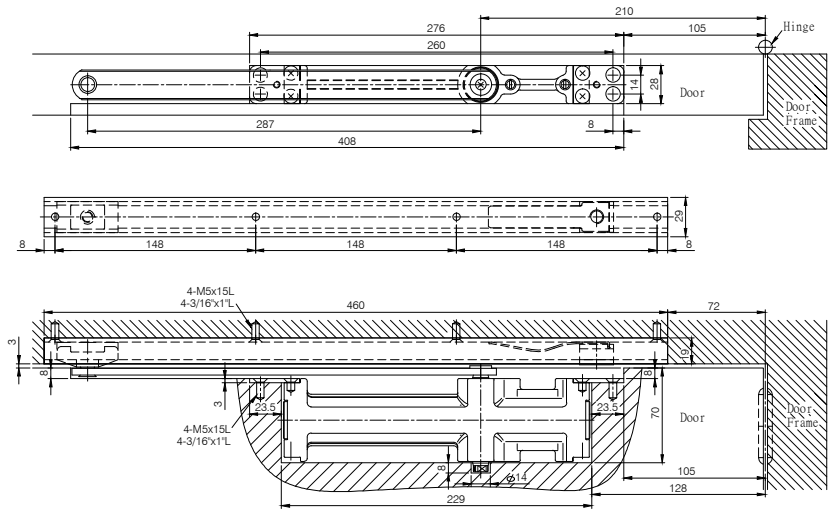

Parts & Assemble

Suitable for RH/LH USE

INSTALLATION

NO	Parts	QTY	NO	Parts	QTY
①	Body	1	⑪	Washer	1
②	Fixing plate	2	⑫	⊕Countersunk screw M5x15L	4
③	Main arm	1	⑬	⊕Wooder screw 3/16" x 1" L	4
④	Track	1	⑭	⊕Countersunk screw M5x8L	4
⑤	Stopper	1	⑮	⊕Countersunk screw M5x15L	4
⑥	Spring plate	1	⑯	⊕Wooder screw 3/16" x 1" L	4
⑦	Fixing part	1	⑰	Cover plate	1
⑧	⊙Fixing screw M8	1	⑱	⊕Countersunk screw M5x4.1L	2
⑨	⊕Wrench 5mm	1			
⑩	⊕Countersunk screw M5x12L	1			

Speed adjustment

Opening angle (Hold open adj.)

Concealed Door Closer

⊗ Left hand opening

⊗ Right hand opening

⊗ Left hand opening
(Top jamb installation)

⊗ Right hand opening
(Top jamb installation)