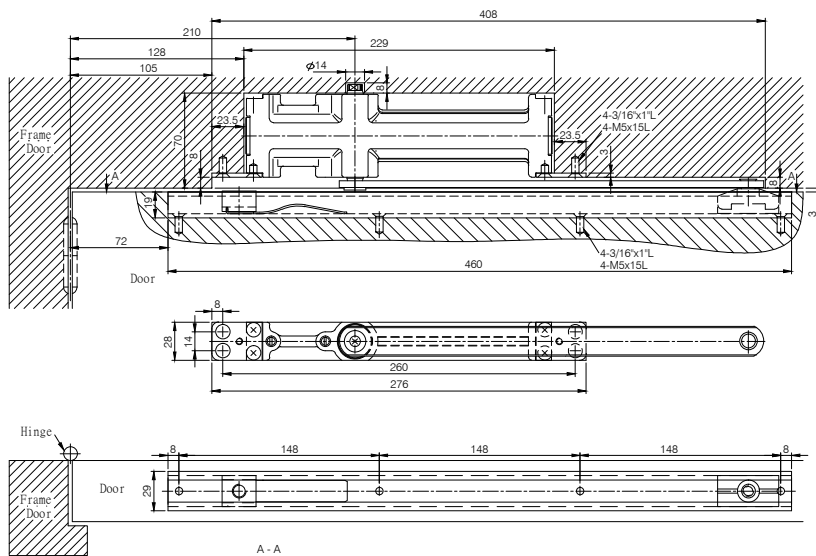

Parts & Assemble

Suitable for RH/LH USE

INSTALLATION

NO	Parts	QTY	NO	Parts	QTY
①	Body	1	⑪	Washer	1
②	Fixing plate	2	⑫	⊕Countersunk screw M5x15L	4
③	Main arm	1	⑬	⊕Wooder screw 3/16" x 1" L	4
④	Track	1	⑭	⊕Countersunk screw M5x8L	4
⑤	Stopper	1	⑮	⊕Countersunk screw M5x15L	4
⑥	Spring plate	1	⑯	⊕Wooder screw 3/16" x 1" L	4
⑦	Fixing part	1	⑰	Cover plate	1
⑧	⊙Fixing screw M8	1	⑱	⊕Countersunk screw M5x4.1L	2
⑨	⊕Wrench 5mm	1			
⑩	⊕Countersunk screw M5x12L	1			

Speed adjustment

Opening angle (Hold open adj.)

Concealed Door Closer

⊗ Left hand opening

⊗ Right hand opening

⊗ Left hand opening
(Top jamb installation)

⊗ Right hand opening
(Top jamb installation)